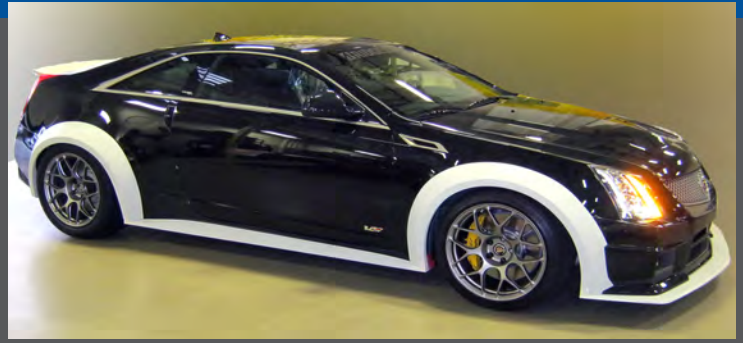

canepa

DESIGN

Canepa Design Cadillac CTS-V Coupe Body Kit

The Canepa Design Cadillac is a bold statement of aggression and grace, strength and purpose. The CTS-Vs dramatic figure has been reinterpreted by Canepa from luxury GT into a true race-inspired sports coupe. Each carefully detailed feature provides graphic evidence of the painstaking engineering and quality that is synonymous with Canepa Design.

Made from the same hand-laid molds as the Canepa Design / Bridgestone show car that wowed SEMA in 2011, these kits will transform your Coupe from everyday to exotic. All composite elements are hand-fashioned by the race-trained craftsmen at the Canepa Motorsport facility in Northern California. These stylish additions will instantly add presence, performance, and punch to your Cadillac CTS-V Coupe.

CTS-V Coupe body kit includes

- Canepa Design Front and Rear Spoilers
- Canepa Design Front and Rear Fender Flares
- Canepa Design Lower Side Skirts

Shipped factory direct from Canepa Design.
Contact our parts department at 831.430.9940
or parts@canepa.com